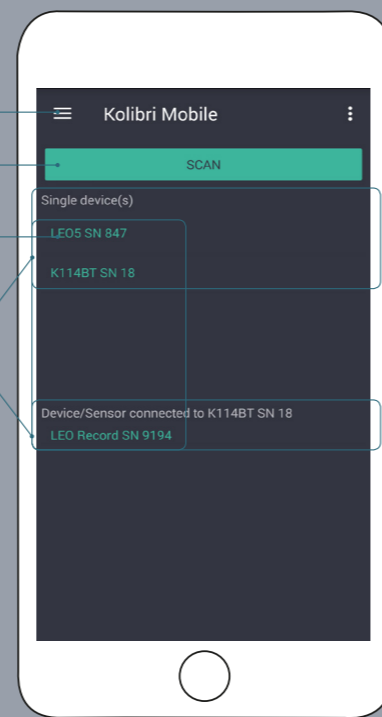

Main functions

Menu
Search for devices
Tab on device to connect

Back to main view

Save data

Load data

Share data

Time	Pressure [bar]	Temperature [°C]
02/06/2018 17:29:42	0.96	24.2
02/06/2018 17:29:41	0.96	24.2
02/06/2018 17:29:40	0.96	24.2
02/06/2018 17:29:39	0.96	24.2
02/06/2018 17:29:37	0.96	24.2
02/06/2018 17:29:36	0.96	24.2
02/06/2018 17:29:35	0.961	24.2
02/06/2018 17:29:34	0.963	24.2
02/06/2018 17:29:33	0.961	24.2

Tab on content to download to mobile phone

Record Start Time	Record Size
12.01.2018 08:11:49	0%
12.01.2018 08:08:07	0%
12.01.2018 07:58:37	0%
27.10.2017 13:53:00	0%
19.10.2017 16:42:24	0%
04.10.2017 16:57:01	1.3%
24.08.2016 15:00:00	38.5%