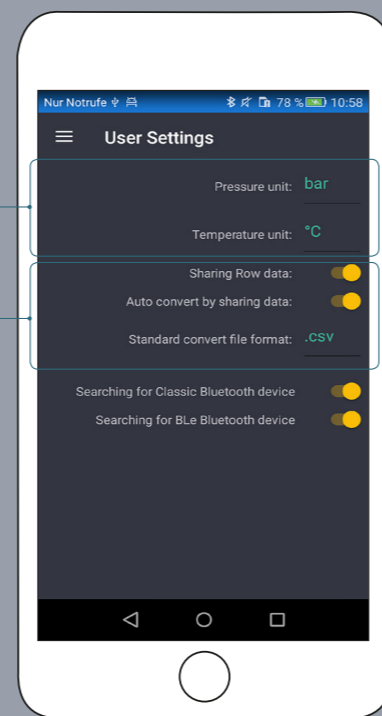

Function only available for record devices

Data processing

Available local files

Possibilities for the selected file

Choose format .xls or .csv

Settings

Standard unit for table and chart page

Possibilities for sharing

Mobile App to communicate with KELLER Bluetooth Classic and the Bluetooth Low Energy devices.

Features combining Kolibri Mobile with KELLER products:

- Live measurements
- Save / load / share measurements
- Read recorded measurements from logger devices