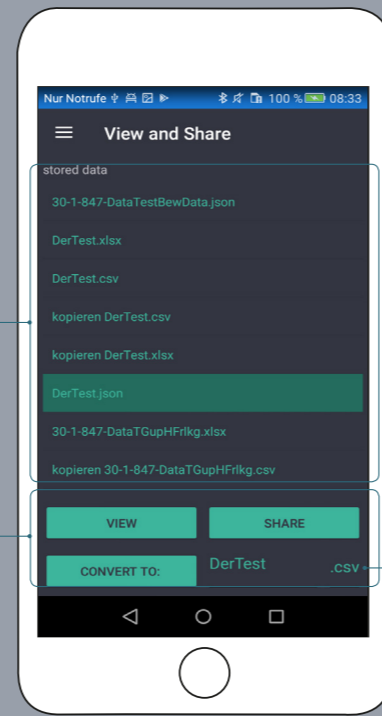

Main functions

Menu
Search for devices
Tab on device to connect

Back to main view

Save data

Load data

Share data

Time	Pressure [bar]	Temperature [°C]
02/06/2018 17:29:42	0.96	24.2
02/06/2018 17:29:41	0.96	24.2
02/06/2018 17:29:40	0.96	24.2
02/06/2018 17:29:39	0.96	24.2
02/06/2018 17:29:37	0.96	24.2
02/06/2018 17:29:36	0.96	24.2
02/06/2018 17:29:35	0.961	24.2
02/06/2018 17:29:34	0.963	24.2
02/06/2018 17:29:33	0.961	24.2

Tab on content to download to mobile phone

Record Start Time	Record Size
12.01.2018 08:11:49	0%
12.01.2018 08:08:07	0%
12.01.2018 07:58:37	0%
27.10.2017 13:53:00	0%
19.10.2017 16:42:24	0%
04.10.2017 16:57:01	1.3%
24.08.2016 15:00:00	38.5%

Function only available for record devices

Data processing

Available local files

Possibilities for the selected file

Choose format .xls or .csv

Settings

Standard unit for table and chart page

Possibilities for sharing