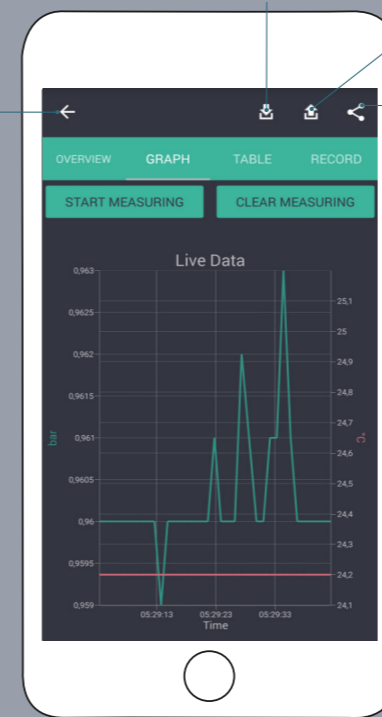

Main functions

Menu
Search for devices
Tab on device to connect

Back to main view

Save data

Load data

Share data

Time	Pressure [bar]	Temperature [°C]
02/06/2018 17:29:42	0.96	24.2
02/06/2018 17:29:41	0.96	24.2
02/06/2018 17:29:40	0.96	24.2
02/06/2018 17:29:39	0.96	24.2
02/06/2018 17:29:37	0.96	24.2
02/06/2018 17:29:36	0.96	24.2
02/06/2018 17:29:35	0.961	24.2
02/06/2018 17:29:34	0.963	24.2
02/06/2018 17:29:33	0.961	24.2

Tab on content to download to mobile phone

Record Start Time	Record Size
12.01.2018 08:11:49	0%
12.01.2018 08:08:07	0%
12.01.2018 07:58:37	0%
27.10.2017 13:53:00	0%
19.10.2017 16:42:24	0%
04.10.2017 16:57:01	1.3%
24.08.2016 15:00:00	38.5%

Function only available for record devices

Data processing

Available local files

Possibilities for the selected file

Choose format .xls or .csv

Settings

Standard unit for table and chart page

Possibilities for sharing